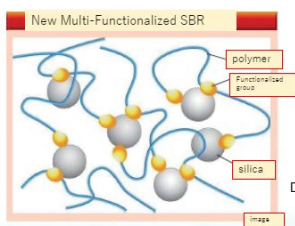

A New Tire Material Development Technology

< TREAD COMPOUND

PRODUCT FEATURE - New multi-functionalized p increases silica distribution and the bonding points between silica and the polymer - **FUNCTION** - More flexibility to silica on a monocular scale and restrain unnecessary heat generation - **BENEFIT** - Better mileage - Excellent traction and grip on wet and dry roads.

tyres4u.co.nz

0800 888 973