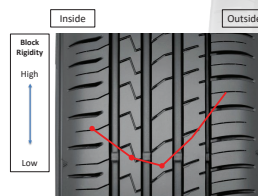

\* 4-Groove design for 205mm width tyres and larger to increase water evacuation and enhance straight-line wet performance.

#### < HIGH PERFORMANCE PROFILE

**PRODUCT FEATURE** - Wide straight grooves\* - **FUNCTION** - Efficient water evacuation - **BENEFIT** - Safety and confident driving in wet conditions.